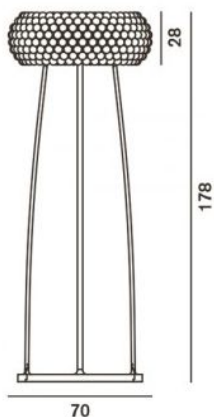

Foscarini

Caboche Interior glass grande

Technical details

País de origen  Italia
Fabricante Foscarini

Descripción

The interior glass/the inner diffuser of Caboche Grande is available for Caboche Terra Grande and Caboche Sospensione Grande. It can only be used for the halogen versions.