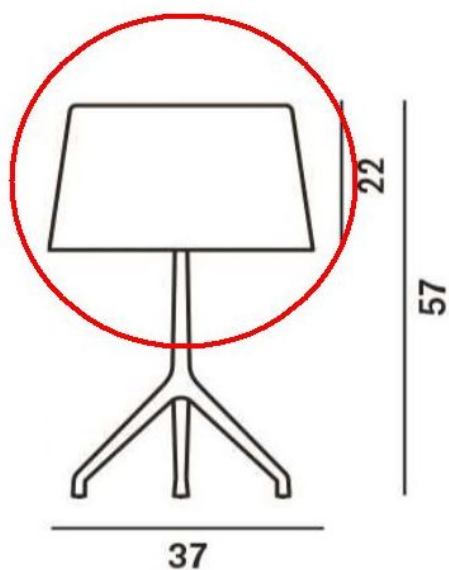

Foscarini

Lumiere XXL Replacement - Glass

Farbe

- gris
- blanco

Technical details

País de origen	 Italia
Fabricante	Foscarini
material	vidrio
Diámetro en cm	37
Dimensions	H 22 cm Ø 37 cm

Descripción

This Foscarini original spare part replaces the existing glass of both the Foscarini Lumiere XXL Lettura (Floor Lamp) and the Foscarini Lumiere XXL (table lamp). The glass is available in white and and grey. This replacement glass is available in grey and white and is 22 cm high with a diameter of 37 cm.