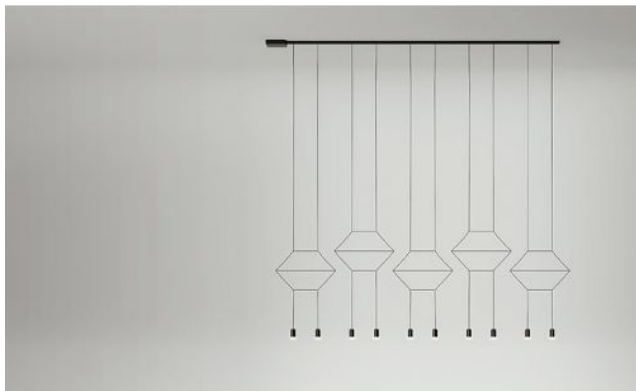

Vibia

Wireflow 0330 - 0332

Version

- 0330
- 0332

Technical details

País de origen	 España
Fabricante	Vibia
Diseñador	Arik Levy
Índice de protección / Protección IP	IP20
Contenido del paquete	Lámpara
material	acero Inoxidable, aluminio, policarbonato
Ajuste de altura	no se puede determinar la altura
Atenuación	1-10V regulable
LED	incluyendo
Temperatura de color en grados Kelvin	2.700 extra blanco cálido
Dimensiones del dosel	longitud 275 cm
El rendimiento del sistema	10 x 4,5 Watt
altura total	200 cm

Descripción

The Vibia Wireflow 0330 - 0332 is a linear pendant light. The integrated LEDs with 4.5 watts each provide a direct, pleasant light output to the bottom. The Wireflow 0330 - 0332 can be dimmed by the customer. The lamp is available in two versions, which differ only in the way the 5 lamp elements are suspended from the canopy. With the Wireflow 0330, the outer two light elements and the middle one are suspended lower than the other two. With the Wireflow 0332, the two outer light elements hang highest, the second light element from the left and the second from the right slightly lower and the one in the middle lowest. The lowest light body is in the middle. If the pendant length of the lamp should be different, please send us an individual request. The length of the lamp cannot be shortened by the user. The pendant lamp is also available as a DALI dimmable version on request.