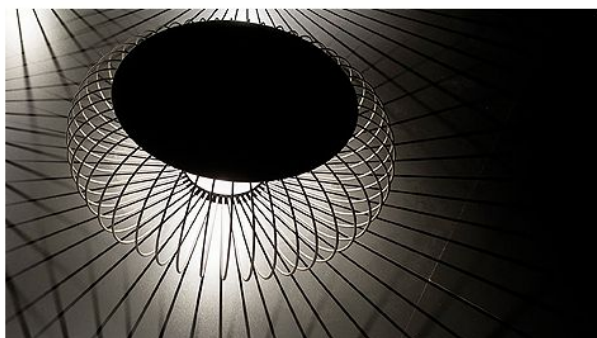

Vibia

Meridiano 4715

surface

- crema - blanco
- caqui

Technical details

País de origen	 España
Fabricante	Vibia
Diseñador	Jordi Vilardell & Meritxell Vidal
año	2014
Índice de protección / Protección IP	IP64
Contenido del paquete	LED
Diámetro en cm	92
material	acero, acero Inoxidable, poliuretano, vidrio
Potencia en vatios	9 W
LED	incluyendo
Índice de reproducción cromática	>90
El flujo luminoso en lm	1.269
Temperatura de color en grados Kelvin	2.700 extra blanco cálido
Número LED	1
Dimensions	H 32 cm Ø 92 cm

Descripción

The Vibia Meridiano 4715 is the work of the design team Jordi Vilardell and Meritxell Vidal. The Meridiano is offered in khaki and off-white. In the Meridiano 4715 lamp, this is a multifunctional outdoor light. It can serve as a seat in the garden which can also be illuminated at night. With protection IP64 class it is well protected against the ingress of dust and water spray. A modern 9 Watt LED is included. This floor light for outdoor is 32 cm high with a diameter of 92 cm. The recessed lamp can be installed in the floor with or without a plug on a solid surface.