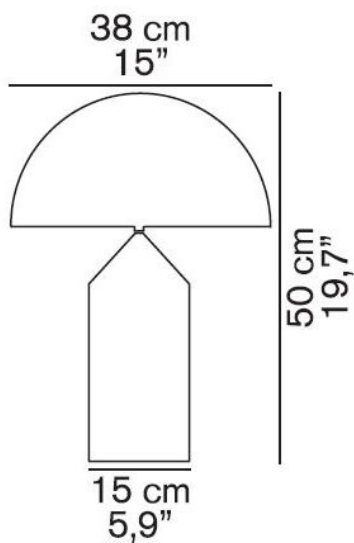

237

Oluce

Atollo 237 replacement glass diffuser

Technical details

País de origen  Italia
Fabricante Oluce

Descripción

The Oluce Atollo 237 replacement diffuser glass is a substitute for the glass of Atollo 237.