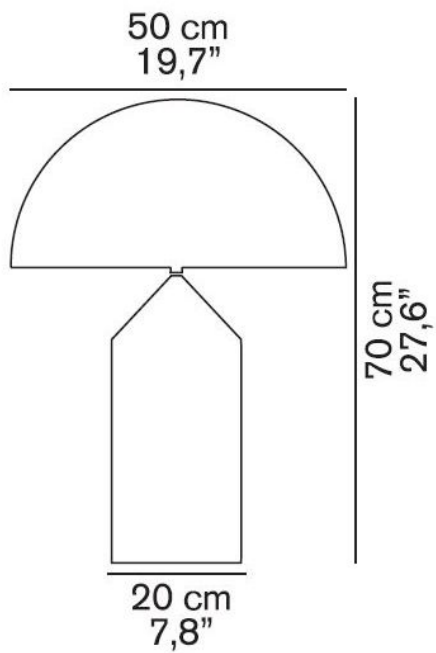

235

Oluce

Atollo 235 replacement lamp stand without electrical components

Technical details

País de origen  Italia
Fabricante Oluce

Descripción

The Oluce Atollo 235 replacement lamp stand without electrical components is a substitute lamp stand for Atollo 235. Also a replacement lamp stand with electrical components is offered.