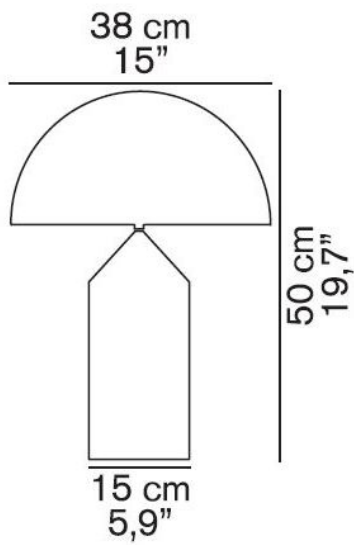

237

Oluce

Atollo 237 replacement lamp stand without electrical components

Technical details

País de origen  Italia
Fabricante Oluce

Descripción

The Oluce Atollo 237 replacement lamp base without electrical components is a substitute lamp stand for Atollo 237. The lamp stand is also offered on request with electrical components.