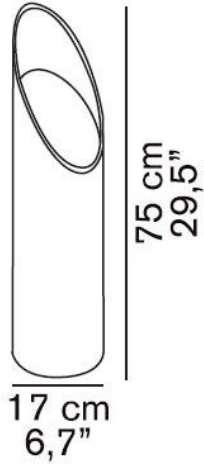

249

Oluce

Beth Replacement glass

Technical details

País de origen  Italia
Fabricante Oluce

Descripción

The Oluce Beth replacement glass is a glass replacement for Beth 249 and 349. This is not the diffuser for the lamp, but only an aperture.