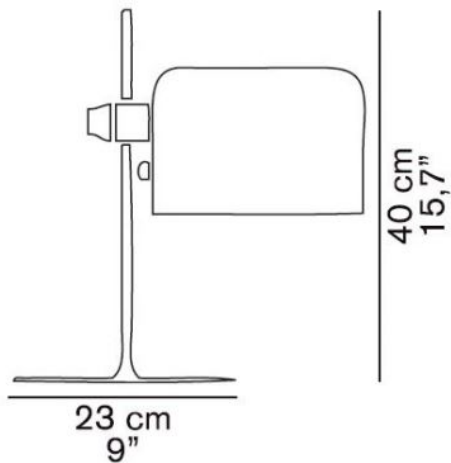

**2202**

Oluce

**Replacement table lamp stem  
Coupé and Spider**

**Technical details**

|                       |  |
|-----------------------|--|
| <b>País de origen</b> |  Italia |
| <b>Fabricante</b>     | Oluce  |
| <b>material</b>       | metal  |
| <b>superficie</b>     | cromo  |

**Descripción**

This chrome-plated original spare shaft of the Italian manufacturer Oluce is suitable for the Oluce Coupé 2202 and the Oluce Spider 291.