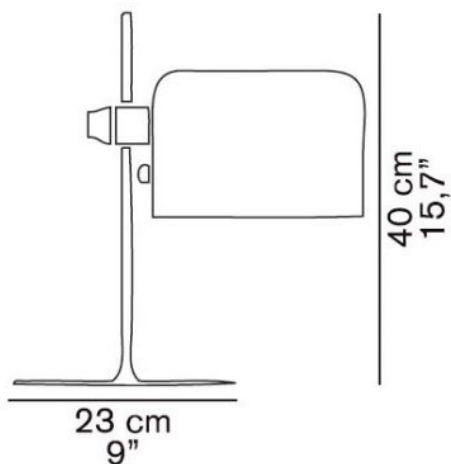

2202

Oluce

Coupé 2202 and 3321 replacement reflector

Technical details

País de origen  Italia
Fabricante Oluce

Descripción

The Oluce Coupé 2202 and 3321 replacement reflector is a exchange reflector for the Coupé 2202 and 3321. This reflector is available in black or white. When ordering, please specify the desired surface finish under the item Order Review in the field Order Comment.