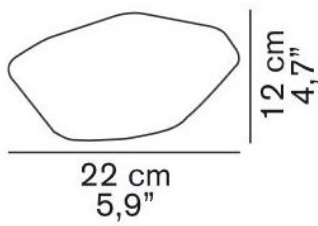

202

Oluce

**Stone of Glass replacement Dimmer
Transparent 40/160 W**

Technical details

País de origen  Italia
Fabricante Oluce

Descripción

The Oluce Stone of Glass Replacement Dimmer Transparent 40/160 W is an exchange dimmer for Stone of Glass 202, 203 and 204.