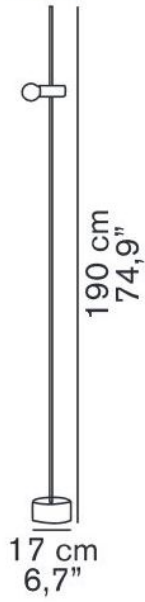

387

Oluce

Agnoli 387 Little Stem at reflector

Technical details

País de origen

Fabricante

Oluce

Descripción

The Oluce Agnoli 387 Little Stem at reflector is a spare part for Agnoli 387. This stem is integrated on the lamp's head and is used to adjust the head.