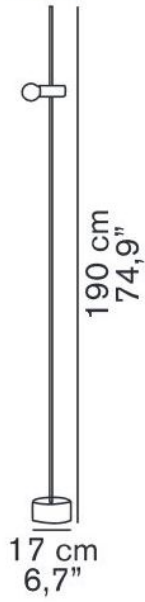

387

Oluce

Agnoli 387 replacement complete head

Technical details

País de origen  Italia
Fabricante Oluce

Descripción

The Oluce Agnoli 387 Replacement complete head is a replacement head for Agnoli 387.