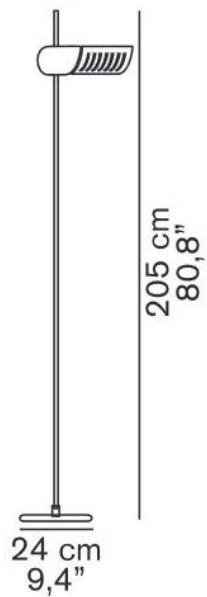

626

Oluce

Colombo 626 Replacement Dimmer for halogen floor lamps

Technical details

País de origen  Italia
Fabricante Oluce

Descripción

The Oluce replacement dimmer for halogen floor lamps is a replacement dimmer for the floor lamps Dim 333 and Colombo 626.