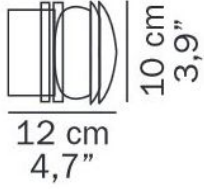

Oluce

Fresnel 1148 replacement glass

Technical details

País de origen  Italia
Fabricante Oluce

Descripción

The Oluce Fresnel 1148 replacement glass is a replacement glass for the Fresnel lights.