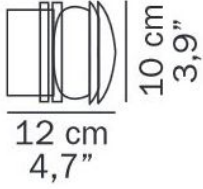

Oluce

Fresnel 1148 replacement Set Clips

Technical details

País de origen Italia
Fabricante Oluce

Descripción

The Oluce Fresnel 1148 Replacement Set Clips are spare clips for Fresnel lights. The set consists of four clips.