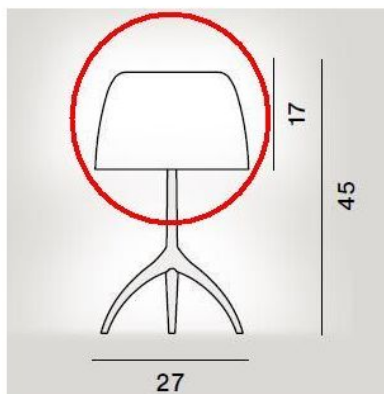

Foscarini

Lumiere 05 Tavolo Grande - Replacement Glass E27 from Year 2022

Oberfläche

- blanco cálido
- rojo cereza
- blanco

Technical details

País de origen	 Italia
Fabricante	Foscarini
material	vidrio
Diámetro en cm	27
Base / Portalámparas	E27
Dimensions	H 17 cm Ø 27 cm

Descripción

This Foscarini original spare part replaces the existing glass of the Foscarini Lumiere 05 Tavolo Grande **with E-27 Socket (produced by Foscarini from the year 2022 and later)**. This replacement glass is 17 cm high and has a diameter of 27 cm. This replacement glass is available in white, warm white (bianco caldo) and red.