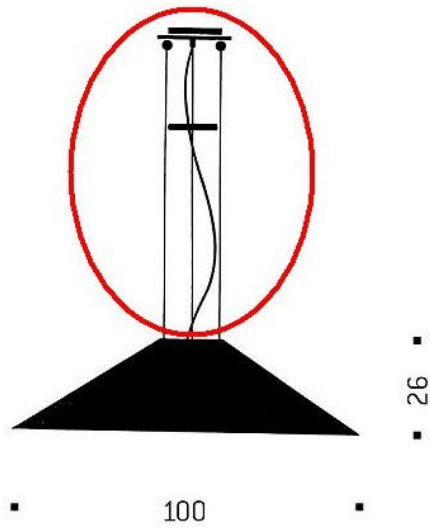

Ingo Maurer

Maru suspension

Technical details

País de origen Alemania
Fabricante Ingo Maurer

Descripción

The Ingo Maurer Maru suspension is a spare part for the pendant light Maru. It has a length of 200 cm and forming a complete suspension.