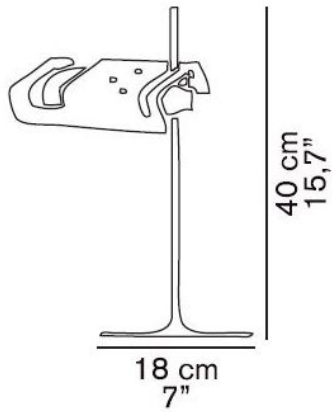

291

Oluce

Replacement table lamp stem for
Coupe or Spider

Technical details

País de origen	 Italia
Fabricante	Oluce
material	metal
superficie	cromo

Descripción

This chrome-plated original spare shaft of the Italian manufacturer Oluce is suitable for the Oluce Coupé 2202 and the Oluce Spider 291.