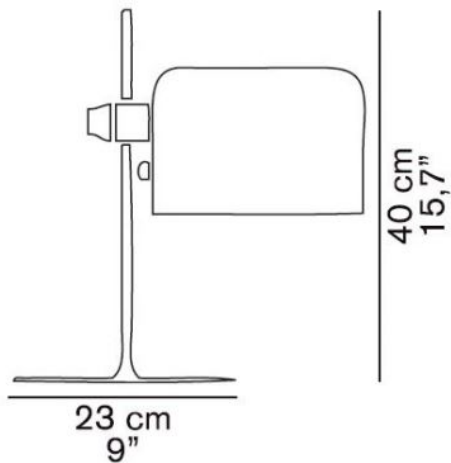

2202

Oluce

**Replacement table lamp stem
Coupé and Spider with cable**

Technical details

País de origen	 Italia
Fabricante	Oluce
material	metal
superficie	chromo

Descripción

This chrome-plated original spare stem with cable is suitable for the Oluce Coupé 2202 and the Oluce Spider 291. There is also a spare stem without cable.