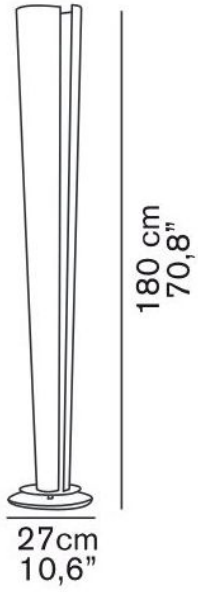

348

Oluce

Sher Replacement Dimmer transparent floor lamps

Technical details

País de origen Italia
Fabricante Oluce

Descripción

The Oluce replacement dimmer transparent floor lamps is a replacement dimmer for Do with 339 and Sher 348.