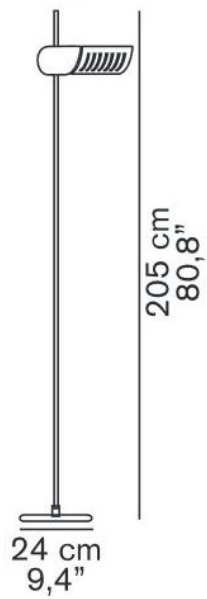

626

Oluce

Renal lateral

Technical details

País de origen  Italia
Fabricante Oluce

Descripción

The Oluce Renal lateral is a renal cover of several lamps of Oluce. It can be used for Dim 333 as well as the Colombo 626, 885 and 761.