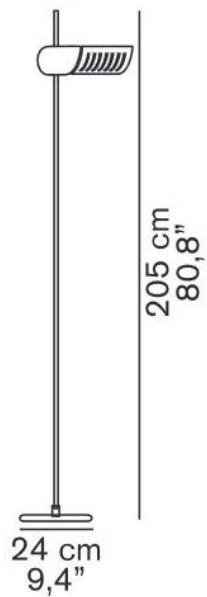

626

Oluce

Colombo Renal Reflector

Technical details

País de origen  Italia
Fabricante Oluce

Descripción

The Renal Reflector is a kidney-shaped reflector for some Oluce Lamps. It can be used for the Colombo 626, 885 and 761.