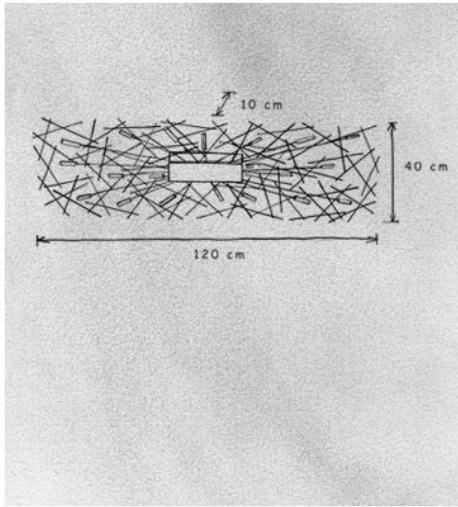

Escale

Capito replacement glass

Technical details

País de origen	 Alemania
Fabricante	Escale
Diseñador	Mosru Mohiuddin

Descripción

The Escale Capito replacement glass is a substitute for the glass of the Capito ceiling or wall light.