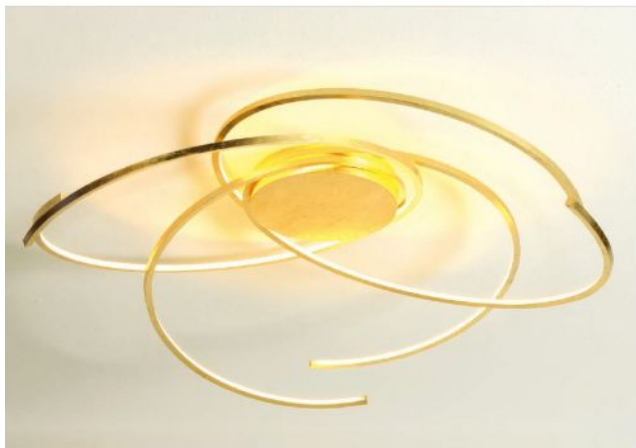

Escale

Space 80 cm

Oberfläche

- aluminio pulido
- Pan de oro
- negro
- blanco

Technical details

País de la Fabricación	 Alemania
fabricante	Escale
diseñador	Mosru Mohiuddin
año	2013
protección	IP20
Volumen de suministro	LED
Diámetro en cm	80
material	aluminio
Atenuación	dimmable con control de fase inversa y con reguladores de control de fase
Potencia en vatios	30 W
LED	incluyendo
Indice de reproduccion cromatica	90
Temperatura de color en grados Kelvin	2.700 extra blanco cálido
reemplazo de la bombilla:	en el fabricante / en la fabrica
Flujo total luminoso en lm	4.200
Dimensions	H 20 cm Ø 80 cm

Descripción

The Escale Space 80 cm is the medium-sized ceiling light of this collection. The lamp has a diameter of 80 cm and a height of 20 cm. An LED with a colour temperature of 2,700 Kelvin extra warm white is used for lighting.

The Space 80 cm is a round lamp around which several struts spiral. These surfaces are offered: gold leaf, white, black or smoothed aluminum. Mosru Mohiuddin designed the lamp in the year 2013.

The ceiling lamp is dimmable on site with a trailing edge and / or leading edge phase dimmer. A Casambi module and a ZigBee module are on offer as accessories. With the Casambi module, the ceiling light can be regulated using the Casambi App by Smartphone or Tablet via Bluetooth. The ZigBee module enables the light to be operated via voice control.