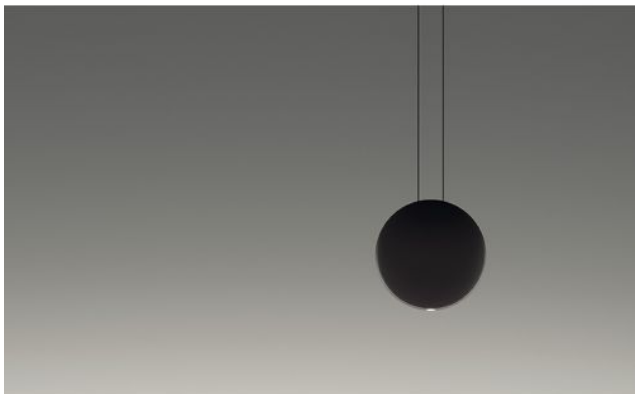

Vibia

Cosmos 2501

Dimmbarkeit

- DALI regulable
- con módulo Casambi
- no regulable

Oberfläche

- marrón
- gris
- verde

Technical details

País de origen	 España
Fabricante	Vibia
Diseñador	Lievore Altherr Molina
Índice de protección / Protección IP	IP20
Contenido del paquete	LED
Diámetro en cm	27
material	ABS, acero, policarbonato
Ajuste de altura	altura determinada
Potencia en vatios	4,5 W
LED	incluyendo
Índice de reproducción cromática	>80
El flujo luminoso en lm	485
Temperatura de color en grados Kelvin	2.700 extra blanco cálido
Dimensiones del dosel	19 cm
altura total	200 cm
Dimensiones	B 4 cm Ø 27 cm

Descripción

The Vibia Cosmos 2501 is a single-light pendant lamp by the design team Lievore, Altherr and Molina. The Cosmos 2501 measures 27 cm in diameter and has a width of 4 cm. During installation, the pendant lamp can be individually suspended.

The Cosmos 2501 has a disc-shaped lamp shade made of polycarbonate. The pendant lamp is offered by Vibia in green, light grey or dark brown. A modern 4.5 Watt LED with a colour temperature of 2,700 Kelvin extra warm white is included. Three versions are offered: non-dimmable, DALI dimmable or with a Casambi module. The lamp with an integrated Casambi module can be dimmed with the Casambi app by smartphone / tablet via Bluetooth. It can be operated easily and intuitively via mobile devices with the free CASAMBI app (iOS and Android).