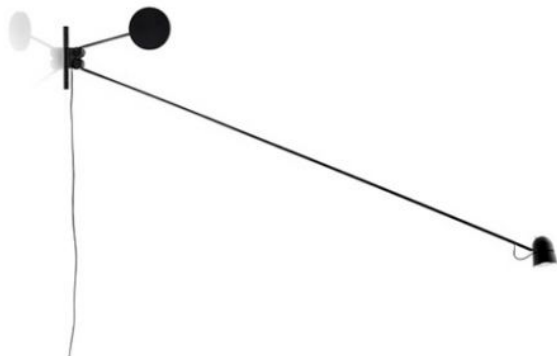

Luceplan

Counterbalance

Oberfläche

- negro
- blanco

Technical details

País de origen	 Italia
Fabricante	Luceplan
Diseñador	Daniel Rybakken
año	2012
Color de la lámpara	negro
Índice de protección / Protección IP	IP20
Contenido del paquete	LED
material	acero, aluminio
Atenuación	en la cabeza de la lámpara
Potencia en vatios	16 W
LED	incluyendo
Indice de reproduccion cromatica	90
El flujo luminoso en lm	598
Temperatura de color en grados Kelvin	2.700 extra blanco cálido
longitud del brazo	190 cm
cabeza del alumbrado masa	9 cm
Dimensions	L 192 cm

Descripción

The Luceplan Counterbalance is a black wall lamp, which can be aligned in the room at will cause of its swiveling light arm. The counterweight balances the movements of the long arm with help of gear wheels and guarantees the stability of the lamp head. The lamp head is made out of lacquered aluminum, the body is made of matt lacquered steel. Different brightness levels can be set with the dimmer on the lamp head. Daniel Rybakken designed the wall light in the year 2012. Apart from this light, also a spotlight as well as a floor lamp are on offer from this series.