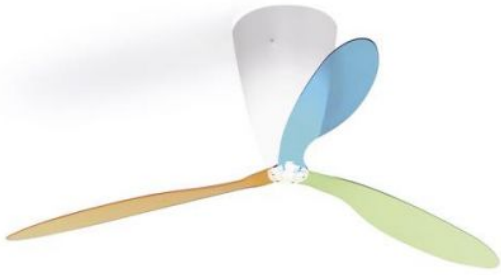

Luceplan

Blow

Oberfläche

- Multicolor (azul, verde, naranja)
- transparente
- transparente con serigrafía

Technical details

País de la Fabricación	 Italia
fabricante	Luceplan
diseñador	Ferdi Giardini
año	1997
protección	IP20
Volumen de suministro	Leuchtmittel/Bulb
Diámetro en cm	140
material	metacrilato, policarbonato
Atenuación	dimnable través de control remoto de red opcional
base/portalámparas	E27
Alimentación (máx. Watt)	105 Watt
distribución de la luz	luz de la habitación
Dimensions	H 40 cm Ø 140 cm

Descripción

The Luceplan Blow is a lighted ceiling fan. The ceiling fan can also be regulated with an optional remote control in light intensity and speed. It can also be regulated by the customer using a push-dimming system, for which a 5-core mains supply cable is required. There are available different rotors: in transparent, colour mix (blue, orange and green) or in transparent screenprinted. A switch for reversing the movement of rotors is also installed in the ceiling lamp. The design was developed by Ferdi Giardini in 1997.