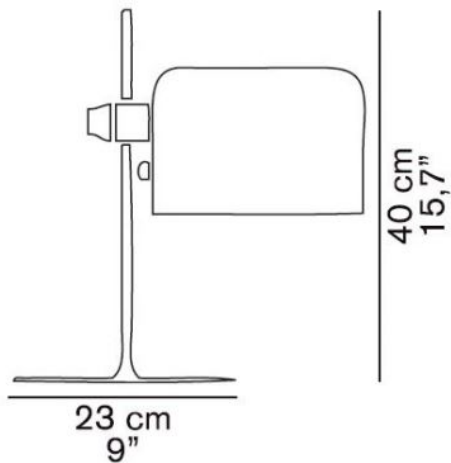

2202

Oluce

Replacement lamp base for Coupe 2202 or Spider 3319

Oberfläche

- negro
- blanco

Technical details

País de origen  Italia
Fabricante Oluce

Descripción

The Oluce replacement lamp base for Coupé 2202 and Spider 3319 is a replacement lamp base for Coupé 2202 or Spider 3319. It is on offer in the surfaces black and white.