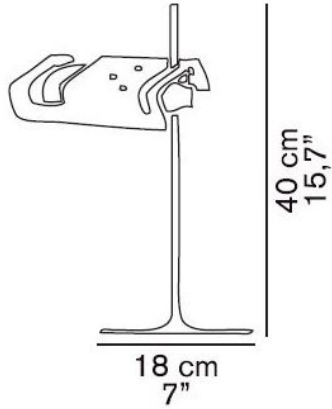

291

Oluce

Spider 291 replacement base

Oberfläche

- negro
- blanco

Technical details

País de origen  Italia
Fabricante Oluce

Descripción

The Oluce Spider 291 replacement base is a replacement base for Spider 291. Two surfaces are on offer.