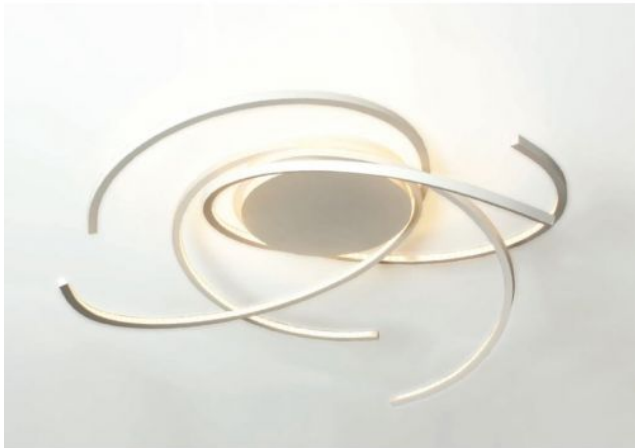

Escale

Space 100 cm

Oberfläche

- aluminio
- negro
- oro
- blanco

Technical details

País de origen	 Alemania
Fabricante	Escale
Diseñador	Mosru Mohiuddin
año	2013
Índice de protección / Protección IP	IP20
Contenido del paquete	LED
Diámetro en cm	100
material	aluminio
Atenuación	dimnable con control de fase inversa y con reguladores de control de fase
Potencia en vatios	36 W
LED	incluyendo
Índice de reproducción cromática	90
Temperatura de color en grados Kelvin	2.700 extra blanco cálido
reemplazo de la bombilla:	en el fabricante / en la fabrica
Flujo total luminoso en lm	5.000
Dimensions	H 24 cm Ø 100 cm

Descripción

The Escale Space 100 is the largest ceiling light in this series. It has a diameter of 100 cm at a height of 24 cm. An LED with a colour temperature of 2700 Kelvin extra warm white serves as a light source.

The Space 100 ceiling light is offered in the surfaces aluminum smoothed, gold leaf, white and black. The lamp was designed by Mosru Mohiuddin in 2013.

This ceiling lamp can be dimmed on site with a trailing edge and / or leading edge phase dimmer. A Casambi module and a ZigBee module are offered as accessories. With the Casambi module, the ceiling light can be regulated with the Casambi App by smartphone or tablet via Bluetooth. The ZigBee module enables control of the light via voice control.