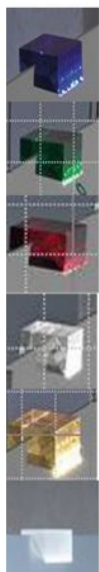

Escale CL2 replacement glass cubes

Ersatz-Glaswürfel

colours
Farben

blue
blau

green
grün

red
rot

transparent
transparent

yellow
gelb

white
weiß

Escale

CL2 replacement glass cube

Farbe

- verde
- azul
- rojo
- amarillo
- transparente
- blanco

Technical details

País de origen	 Alemania
Fabricante	Escale
material	vidrio

Descripción

The Escale CL2 spare glass cubes are spare parts for the CL2 pendant lamp. There are replacement glass cubes in the following colours: transparent, yellow, red, blue, green and white (matt).

The glass cubes can be used not only as spare parts, but also to spice up a lamp with its own colour combinations of the cubes.