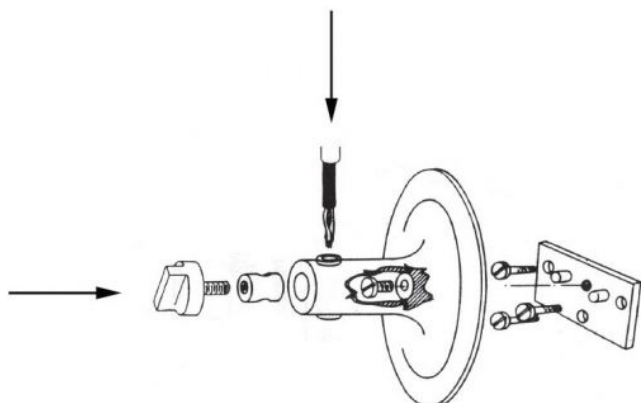

Oluce

Coupe 1158 wall mount

Technical details

País de origen

Fabricante

Oluce

Descripción

The Oluce Coupé 1158 wall mount is a spare part for the Coupé 1158 Wall Lamp. Included is the complete wall bracket. The wall bracket is available in black or white. If you like to order this article, please specify the colour of the desired wall bracket under the item Order Review in the field Order Comment.