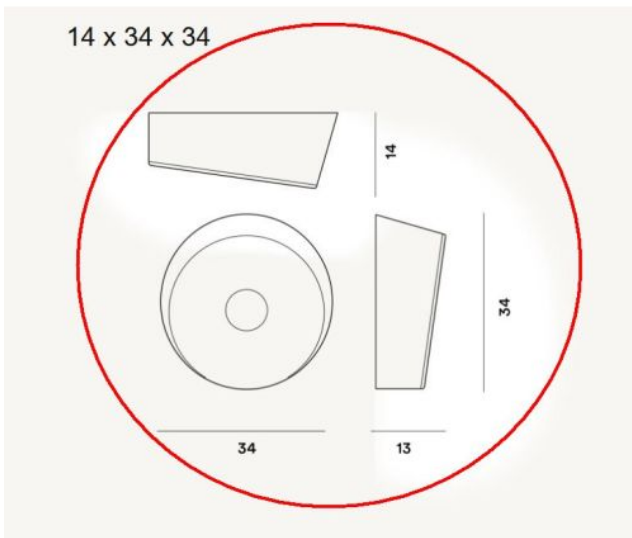

Foscarini

Lumiere XXL Soffitto Parete Replacement Glass

Oberfläche

- gris
- blanco

Technical details

País de origen	 Italia
Fabricante	Foscarini
Diseñador	Rodolfo Dordoni
material	vidrio
Diámetro en cm	34
Dimensiones	H 13 cm Ø 34 cm

Descripción

The Foscarini Lumiere XXL Soffitto Parete replacement glass has a diameter of 34 cm and a height of 13 cm. The mouth-blown, glossy glass is suitable for the Lumiere XXL wall and ceiling lamp with G9 sockets. This Replacement Glass is available in grey and white.