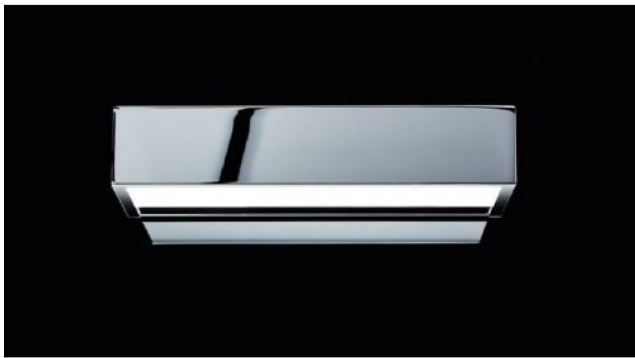

Decor Walther

Box 25

Oberfläche

- cromo
- níquel
- rosa

Technical details

País de origen	 Alemania
Fabricante	Decor Walther
Diseñador	Maiken Walther
Índice de protección / Protección IP	IP44
Contenido del paquete	Leuchtmittel/Bulb
Profundidad en cm	10
material	metal, vidrio
Atenuación	Regulable en el sitio
Base / Portalámparas	R7s
Alimentación (máx. Watt)	100 Watt
Dimensions	H 5 cm L 25 cm

Descripción

The Decor Walther Box 25 wall lamp emits light simultaneously upwards and downwards. A diffuser made of white matt glass glare control the light in both directions and scatters it evenly. This wall lamp is 25 cm long, 5 cm high and 10 cm deep. With protection class IP44, this lamp is also suitable for the bathroom. It is available in chrome. A R7s halogen lamp with a maximum output of 100 watts can be used as the light source. The Box 25 is also offered with an integrated LED (Box 25 N LED).