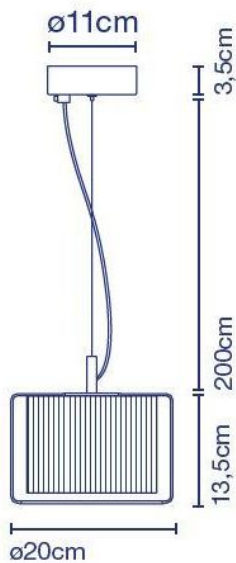

Mercer 20

Marset

Mercer Susp 20 replacement glass

Technical details

País de origen	 España
Fabricante	Marset
Diseñador	Joan Gaspar
Diseñador 2	Javier M. Borrás
material	vidrio
Color difusor	transparente
Diámetro en cm	20
Dimensions	H 14 cm Ø 20 cm

Descripción

The Marset Mercer Susp 20 replacement glass has the shape of a glass cylinder with a diameter of 20 cm. The spare glass is made of transparent mouth-blown glass. This is a spare part for the Mercer 20 pendant lamp from Marset.