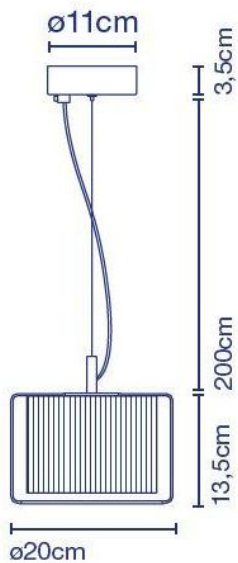

Mercer 20

Marset

Mercer Susp 20 replacement glass

Technical details

País de origen	España
Fabricante	Marset
Diseñador	Joan Gaspar
Diseñador 2	Javier M. Borras
material	vidrio
Color difusor	transparente
Diámetro en cm	20
Dimensions	H 14 cm | Ø 20 cm

Descripción

The Marset Mercer Susp 20 replacement glass has the shape of a glass cylinder with a diameter of 20 cm. The spare glass is made of transparent mouth-blown glass. This is a spare part for the Mercer 20 pendant lamp from Marset.