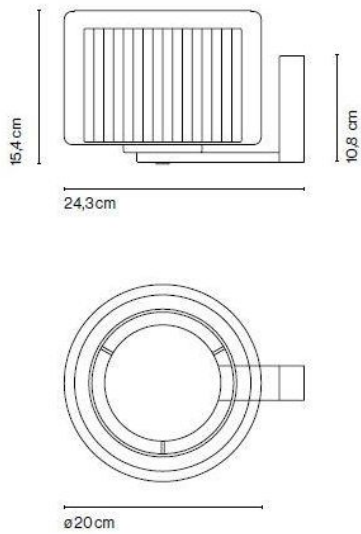

Marset

Mercer A replacement glass

Mercer A

Technical details

País de origen	 España
Fabricante	Marset
Diseñador	Joan Gaspar
Diseñador 2	Javier M. Borrás
material	vidrio
superficie	transparente
Diámetro en cm	20
Dimensions	H 16 cm Ø 20 cm

Descripción

The Marset Mercer A replacement glass is a spare part for the Mercer A wall lamp. It has a diameter of 20 cm. This replacement glass has the shape of a cylinder and is made of mouth-blown transparent glass.