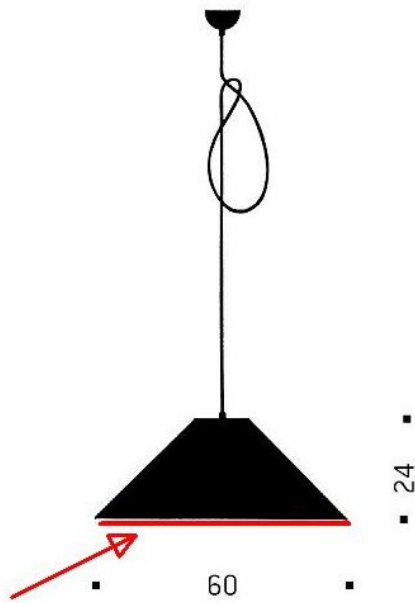

Ingo Maurer

Knitterling lampshade cover

Technical details

País de origen	 Alemania
Fabricante	Ingo Maurer
Diseñador	Ingo Maurer
material	papel

Descripción

The Ingo Maurer Knitterling paper cover is an accessory for the Knitterling pendant lamp and is mounted at the bottom of the lamp shade.