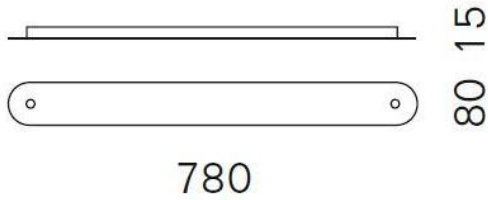

Serien Lighting

Canopy profile 2

Oberfläche

- aluminio cepillado
- Aluminio pulido
- negro
- blanco

Technical details

País de la Fabricación	Alemania
fabricante	Serien Lighting
diseñador	Serien Lighting
material	aluminio
Dimensions	H 2 cm | B 8 cm | L 78 cm

Descripción

The Serien Lighting canopy profile 2 is used to connect two pendant lamps and plug them into a single power supply. In this way, two single pendant lights can be installed together. Only a single ceiling outlet with power supply is required. The canopy profile 2 is available in the following finishes: brushed aluminum, polished aluminum, black or white painted. It is 78 cm long and 8 cm wide. Its height is 1.5 cm.

The accessories are suitable for the following lamps: Cavity Suspension L, Curling Suspension Rope / Tube S, M and L, Draft Suspension Rope / Tube S and M, Drum Suspension Rope / Tube S and M as well as Reef Suspension 1. The canopy profile 3 is also offered as an accessory, allowing three Serien Lighting pendant lamps to be mounted together on a single power supply.