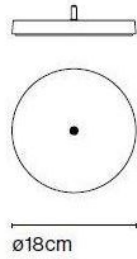

## Polo Table Spare Base

### Technical details

<b>País de origen</b>	 España
<b>Fabricante</b>	Marset
<b>material</b>	metal, policarbonato
<b>superficie</b>	negro
<b>Diámetro en cm</b>	18
<b>Dimensions</b>	Ø 18 cm

### Descripción

The Marset Polo Table replacement base has a diameter of 18 cm and is made of metal. The lamp base has a black finish and a polycarbonate cover. This is a spare part for the Polo table lamp by Marset.