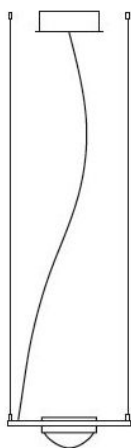

## Ocular lens LED

### Linsendurchmesser

- 100 mm
- 67 mm

### Technical details

<b>País de origen</b>	 Alemania
<b>Fabricante</b>	Licht im Raum
<b>Diseñador</b>	Licht im Raum
<b>material</b>	vidrio

### Descripción

The Licht im Raum Ocular Lens LED focuses the emitted light and directs it immediately in the desired direction. It has an embossed edge and is available with a diameter of 67 mm or 100 mm. This Ocular lens is a replacement part for all LED lamps of the series and is suitable for the Ocular 1 LED, 2 LED, 4 LED, 6 LED, 6 LED series 100 as well as all LED wall lamps and spot lamps of the Ocular series.