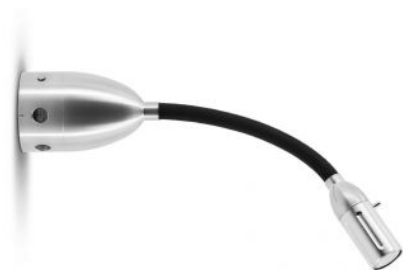

## Zeus Wall / Ceiling Light Z-BDL1

## Descripción

The Less'n'more Zeus Wall / Ceiling Light Z-BDL1 can be mounted on the wall or ceiling. It is built onto the surface. Its canopy / wall mounting made of aluminum has a diameter of 6.5 cm. This lamp has a flexible lamp arm that can be stretched and bent as desired. At maximum extension of the lamp arm, the lamp has a length of 30 cm. The flexible lamp arm is offered in these colours: aluminum, textile black, white, anthracite, blue, green, red and brown. An LED with a colour temperature of 2,700 Kelvin extra warm white is integrated in the lamp head.

The lamp head and the canopy are available in the surfaces aluminum and black. The Zeus Wall / Ceiling Light Z-BDL1 is offered on site dimmable with a trailing edge phase dimmer or with an integrated push button dimmer on the canopy. The version with push button dimmer can be switched and dimmed via the push button. The beam angle of the light can be continuously adjusted between 15 and 75 degrees. To do this, the glass lens is turned out of or into the lamp head. With a larger beam angle, the light is distributed over a larger area.

On request, this Zeus wall and ceiling lamp is also available with other colours for the flexible lamp arm or with a supply cable and safety plug for operation at a power socket. A larger lamp with a maximum length of 62 cm is also offered from the series. A canopy mounting plate is offered as an accessory, with which the lamp can be mounted over a flush-mounted box.