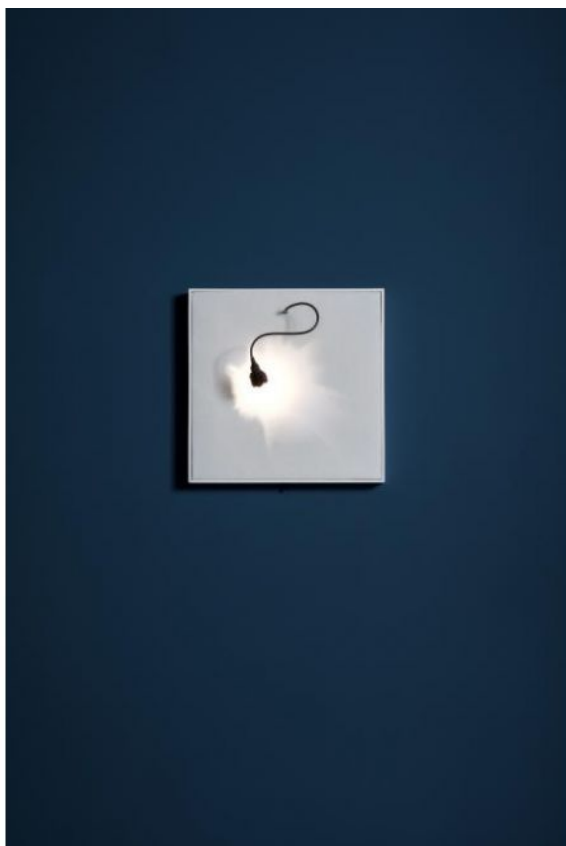

Catellani & Smith

Luce che dipinge

Technical details

País de origen	 Italia
Fabricante	Catellani & Smith
Diseñador	Enzo Catellani
año	2002
Índice de protección / Protección IP	IP20
Contenido del paquete	LED
material	lona
Base / Portalámparas	G4
Potencia en vatios	1 W
LED	incluyendo
Índice de reproducción cromática	80
El flujo luminoso en lm	75
Temperatura de color en grados Kelvin	2.700 extra blanco cálido
reemplazo de la bombilla:	en el sitio mismo
Dimensiones	H 50 cm B 50 cm

Descripción

The Catellani & Smith Luce che dipinge consists of a white canvas on which a movable, black light arm with lamp emits its light. The lamp is surrounded by a black lamp cover, which can be moulded. Due to the adjustable flex structure of the light arm as well as the shapeable bulb cover, always new impressive pictures can be created out of light and shade on the canvas. Enzo Catellani designed this extraordinary light object in 2002 and gave it the appropriate name of "light painting".

The Luce che dipinge has a canvas in the size 50 x 50 cm. As lamp, a replaceable, low-voltage LED with a power of 1.5 watts is delivered.