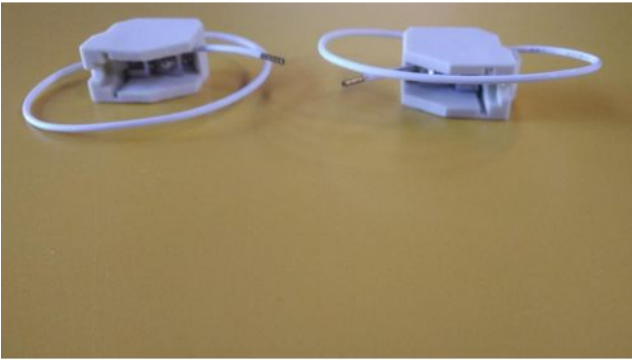

Serien Lighting

SML Wall spare socket R7s pair

Technical details

País de origen	 Alemania
Fabricante	Serien Lighting
Diseñador	Jean Marc da Costa
Base / Portalámparas	R7s

Descripción

The Serien Lighting SML Wall replacement socket R7s can be used for the SML halogen wall lamp in the sizes Medium and Large. This spare part is a pair of replacement sockets. Two R7s sockets are required per Medium or Large lamp.