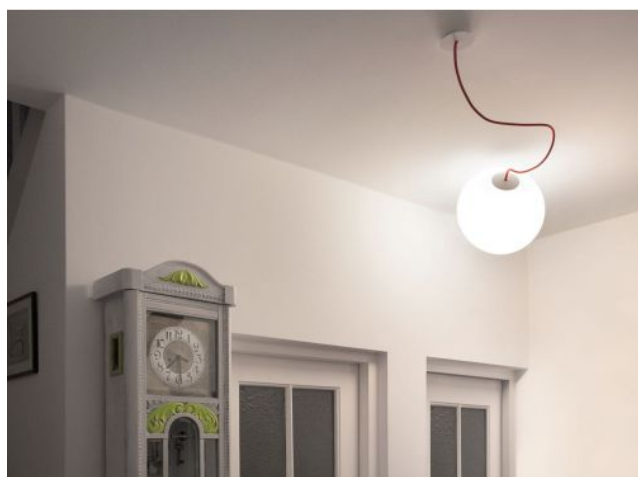

Lichtlauf

UpLight

Durchmesser in cm

- 50
- 40
- 30

Kabelfarbe

- rojo
- blanco
- gris

Technical details

País de la Fabricación	 Alemania
fabricante	Lichtlauf
diseñador	Christoph Matthias
año	2012
protección	IP20
Volumen de suministro	Leuchtmittel/ Bulb
material	polietileno, Textil
superficie	blanco
longitud del cable	120 cm
Atenuación	Regulable en el sitio
base/portaámparas	E27
Alimentación (máx. Watt)	70 Watt
reemplazo de la bombilla:	en el sitio mismo

Descripción

The Lichtlauf UpLight is an unusual lamp for mounting on a ceiling or wall within a radius of approx. 1 m around a power outlet. The white hollow sphere made of resistant and high-quality polyethylene is available in three different diameters, the textile cable in three different colours. The Lichtlauf UpLight can be positioned very freely, thanks to the diverse mounting options, this spherical luminaire is a wall or ceiling luminaire as well as a pendant lamp. Wherever uniform, soft light is to illuminate the room, this lamp is ideally placed. If you combine several lamps with different diameters, small individual light objects are created. The UpLight by Lichtlauf has an E27 ceramic socket and can be operated with conventional halogen bulbs as well as with LED retrofit bulbs. This lamp is available with a diameter of 30 cm, 40 cm or 50 cm. The textile 1.2 m long cable is optionally available in white, red or grey. With the enclosed accessories (including canopy, ceiling bracket and wire rope), the lamp can be mounted on the wall as well as on the ceiling. The textile cable is also available in other colours and lengths on request.