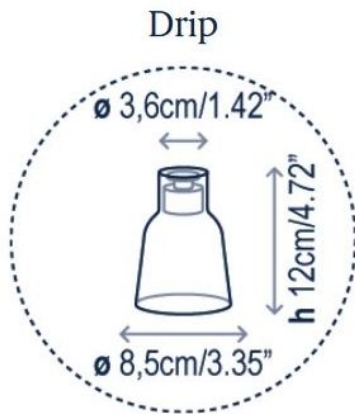

Bover

Drip spare glass

Farbe

- azul
- verde
- blanco mate
- transparente
- opal

Technical details

País de origen	Alemania
Fabricante	Bover
Diseñador	Christophe Mathieu
material	poli carbonato, vidrio borosilicato
Diámetro en cm	9
Dimensions	H 12 cm | Ø 9 cm

Descripción

The Bover Drip replacement glass has a height of 12 cm and a diameter of 8.5 cm at the widest point. It is offered in the colours transparent, matt white, green, blue and opal. The opal glass is made of polycarbonate, all others of borosilicate glass. This spare part is suitable for all Drip lamps by Bover.