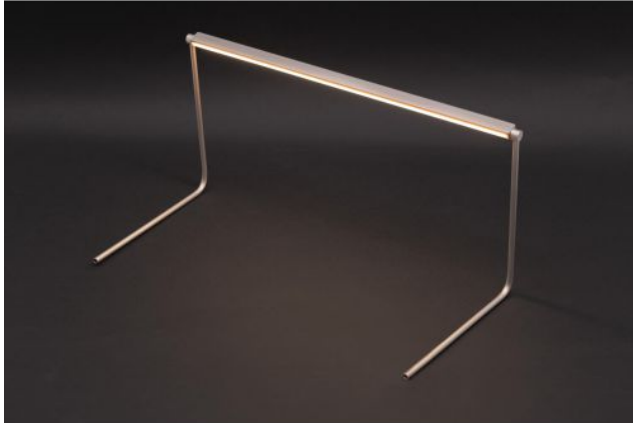

## Angulus 50 cm Typ 25

### Oberfläche

- cromo
- Mate oro
- Laton brillante
- Laton mate
- níquel brillante
- níquel mate
- negro
- browning
- oro brillante

## Descripción

With its angular shape, the Betec Angulus fits particularly harmoniously with many picture frames. It has a lamp head that can be rotated around its own axis. This allows it to be realigned as needed to illuminate or highlight a picture. With this lamp head, the lamp is ideal for illuminating pictures, menus and music stands. A Duo LED is integrated as the light source. A Duo LED consists of two LEDs in one housing and therefore has a particularly high light output. The integrated diffuser cover ensures glare-free, uniform light. The Angulus offered here is 50 cm long and has a projection of 25 cm (bracket type 25).

The Betec Angulus 50 cm is available in the surfaces brass glossy, brass matt, chrome, nickel glossy, nickel matt, burnished, black matt, gold glossy and gold matt. The scope of delivery includes a mounting set with which the lamp can be easily attached directly to a picture or to the wall. The picture light has a colour temperature of 2,700 Kelvin extra warm white as standard. On request, it is also available with 2,400 Kelvin extra warm white, 3,000 Kelvin warm white or 3,100 Kelvin white. The integrated LED is characterised by very good colour rendering with a high colour rendering index of Ra >90. A touch dimmer is offered as an accessory, with which the lamp can be switched and dimmed by touch. In addition, Betec offers the Angelus in three other lengths and with a projection of 15 cm or 20 cm.