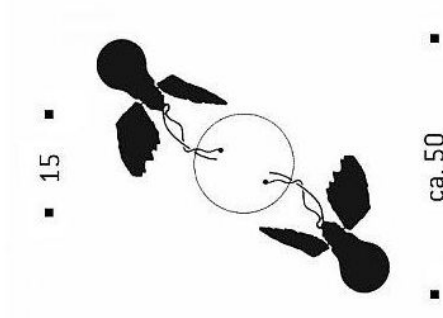

Ingo Maurer

Lucellino Doppio, NT and W Spare LED Ambient from 2022

Technical details

País de origen	 Alemania
Fabricante	Ingo Maurer
Diseñador	Ingo Maurer
Color del cable	rojo
Atenuación	regulable
Base / Portalámparas	E27
Potencia en vatios	5 W
Índice de reproducción cromática	>90
El flujo luminoso en lm	380
Temperatura de color en grados Kelvin	Dim to warm
Índice de protección / Protección IP	IP20

Descripción

This Ingo Maurer Lucellino replacement LED Ambient is suitable for the Lucellino Doppio, NT and W with LED bulb from model 2022. The specially manufactured LED bulb is a low-voltage LED with 12 volts and a wattage of 5 watts. The bulb is supplied with a 27 cm long and red cable. When dimmed, the light colour of the bulb changes to a warmer tone (from 2,700 Kelvin to 2,000 Kelvin extra warm white) due to the dim to warm technology.