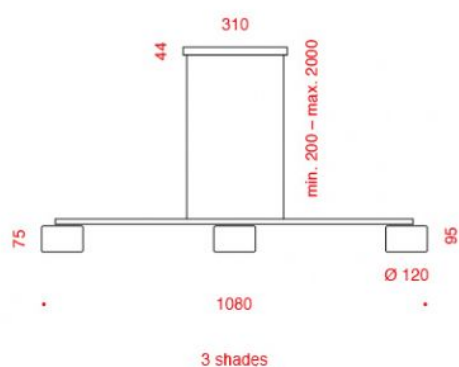

Serien Lighting

Reef Suspension 3 Set of sockets

Technical details

País de origen	 Alemania
Fabricante	Serien Lighting
Atenuación	Regulable en el sitio
Base / Portalámparas	G9

Descripción

The Serien Lighting Reef Suspension 3 set of lampholders consists of three G9 sockets. The sockets are each supplied with a cable, one with a short cable and two with a long one. This spare part is suitable for the pendant lamp Reef Halogen Suspension 3.