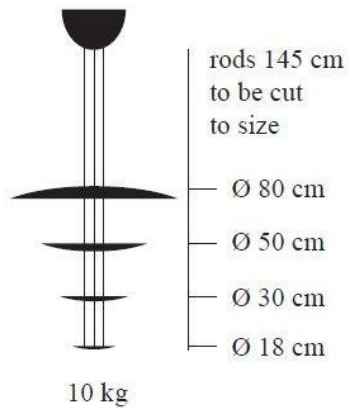

Catellani & Smith

Macchina della Luce rod set 145 cm

Oberfläche

- aluminio
- latón

Technical details

País de origen	 Italia
Fabricante	Catellani & Smith
Dimensions	L 145 cm

Descripción

The Catellani and Smith Macchina della Luce rod set is a spare part for all Macchina della Luce pendant lamps. The rod set has a length of 145 cm and can be shortened if necessary. It is offered in the surfaces brass or aluminum. The rod set in brass can be used for Macchina lamps in gold / copper, the set in aluminum for Macchina lamps in silver.